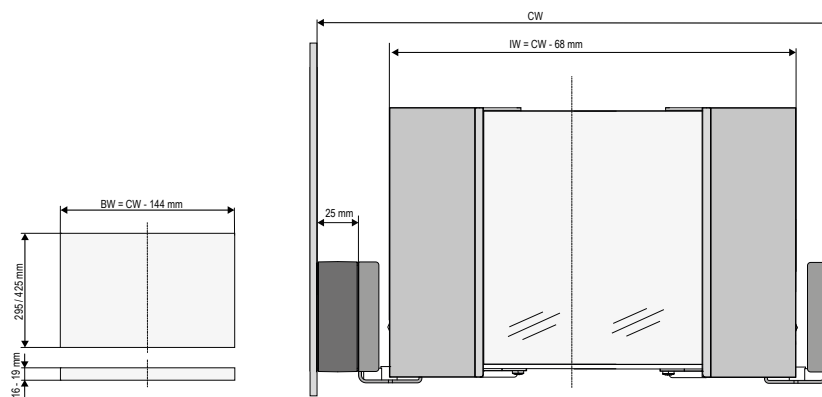

- » Soft-Edge-Design with millimeter frame
- » Clarity and elegance through tinted safety glass
- » Perfect access due to modern full-extension runner
- » Full use of width even for custom-made cabinets due to 60 mm width adjustability