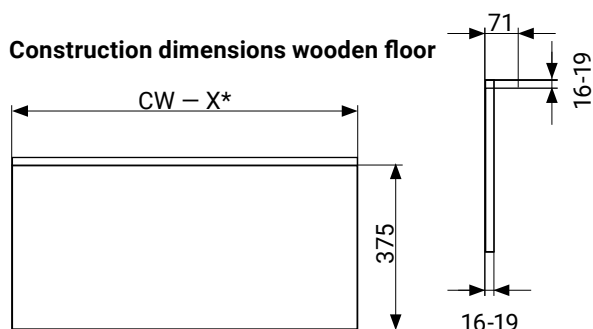

Construction dimensions wooden floor

*Width dependencies: see left