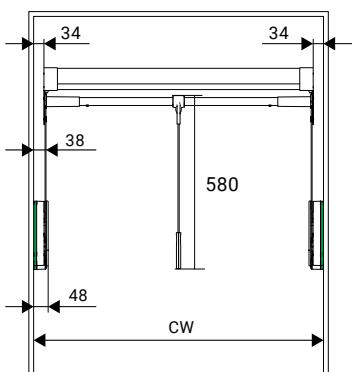

CONERO Wardrobe lift handle bar

Optional longer handle bar to replace the standard handle bar length included in the scope of delivery for installation in higher installation situations.

Dimension (mm)	Colour	PU 1
700	Powder Black	281443 7021
700	Powder Gold	281443 9853