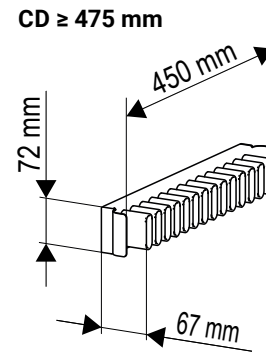

CONERO Belt-/tie pull-out

- » Soft-Touch surface for the gentle storage of belts, ties and scarfs
- » Utilizes unused storage space under the clothes rail
- » Grease-free sliding guide protects clothing hanging next to it
- » Freely positionable in the cabinet and retrofittable
- » Easy left/right mounting

CONERO Belt-/tie wearer

- » Soft-Touch surface for the gentle storage of belts, ties and scarfs
- » Easy mounting on the inside of the door
- » Utilizes unused storage space on the inside of the door or under the clothes rail