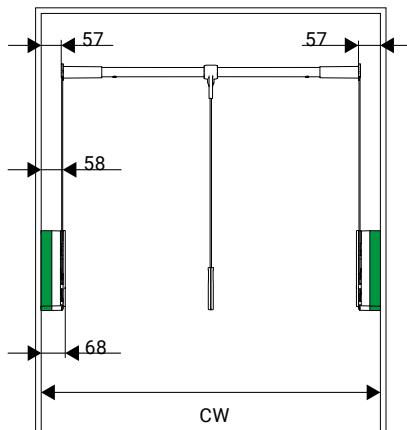

CONERO Wardrobe lift

- » Combines easy access and utilization of the entire cabinet height by swinging down the clothes
- » Comfortable operation with both low and full loads
- » With a payload of up to 15 kg, even heavy jackets and coats are no problem
- » Gentle and safe lowering even when fully loaded thanks to self-regulating power assistance

CONERO Wardrobe lift handle bar

Optional longer handle bar to replace the standard handle bar length included in the scope of delivery for installation in higher installation situations.

Dimension (mm)	Colour	PU 1
820	Powder Black	281444 7021
820	Powder Gold	281444 9853