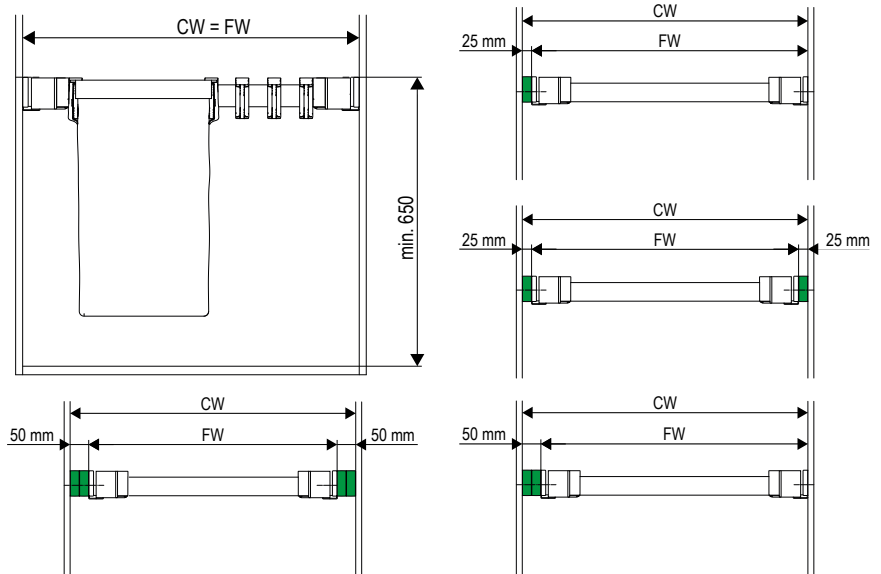

CONERO Skirt clip

Packed in bags of 10 for 5 hangers.

Color

Black

**PU
200**

280818 7818