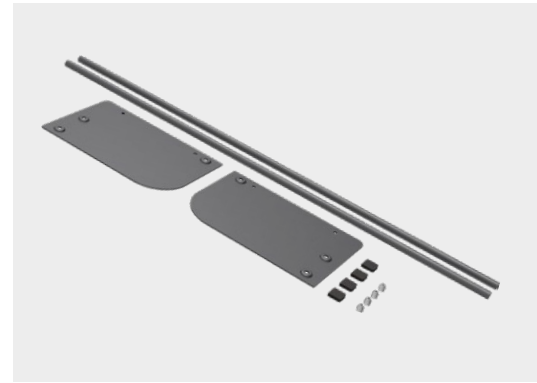

CONERO Shoe storage

CONERO Shoe rack

Dimension W x D x H (mm)	Max. Clear Cabine Width	Color	PU 2
715 x 211 x 142	762	Powder Black	239584 7021
715 x 211 x 142	762	Powder Gold	239584 9853
973 x 211 x 142	1020	Powder Black	239585 7021
973 x 211 x 142	1020	Powder Gold	239585 9853

Cut-to-size

2 shoe rack are needed to equip a pull-out with CD 475 mm..