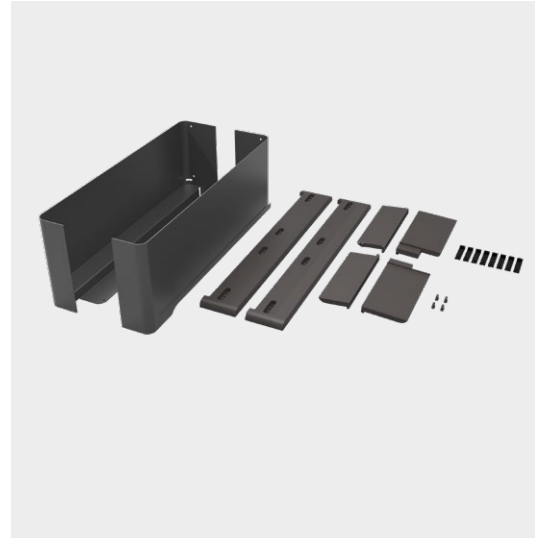

## CONERO Side Set Inside pull-out 168 H

consisting of:

1x Set Side left + right

1x Set runner cover cap left + right

1x Set front mounts

1x Set rear mounts

1x Installation material

Compatible with KB-CX