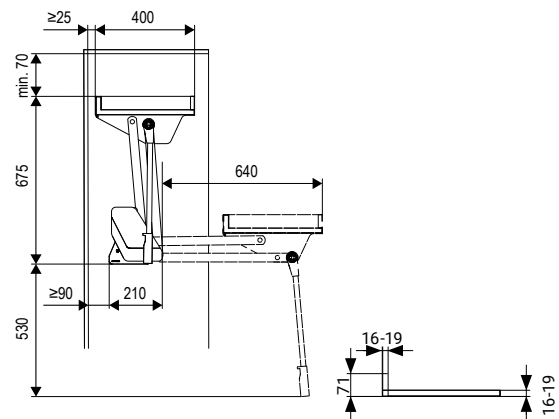

CONERO Wardrobe lift handle bar

Optional longer handle bar to replace the standard handle bar length included in the scope of delivery for installation in higher installation situations.

Dimension (mm)	Colour	PU 1
700	Powder Black	281443 7021
700	Powder Gold	281443 9853