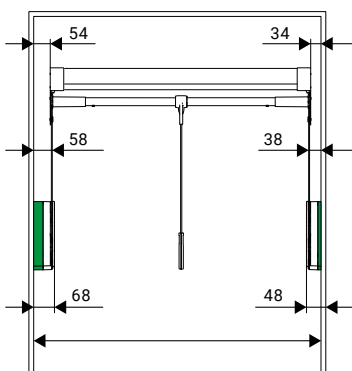

CONERO Wardrobe lift handle bar

Optional longer handle bar to replace the standard handle bar length included in the scope of delivery for installation in higher installation situations.

Dimension (mm)	Colour	PU 1
700	Powder Black	281443 7021
700	Powder Gold	281443 9853