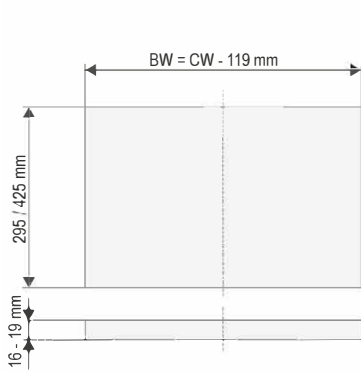

CONERO Inside pull-out 72 H

- » Soft-Edge-Design with millimeter frame
- » Overview and elegance through tinted safety glass
- » Perfect access due to modern full-extension runner
- » Full use of width even for custom-made cabinets due to 60 mm width adjustability