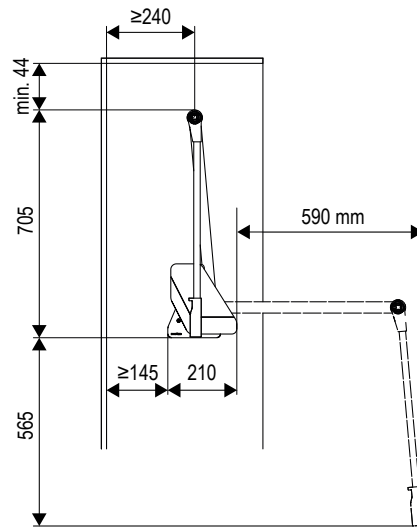

CONERO Wardrobe lift

- » Combines easy access and utilization of the entire cabinet height by swinging down the clothes
- » Comfortable operation with both low and full loads
- » With a payload of up to 15 kg, even heavy jackets and coats are no problem
- » Gentle and safe lowering even when fully loaded thanks to self-regulating power assistance

CONERO Wardrobe lift handle bar

Optional longer handle bar to replace the standard handle bar length included in the scope of delivery for installation in higher installation situations.

Dimension (mm)	Colour	PU 1
820	Powder Black	281444 7021
820	Powder Gold	281444 9853