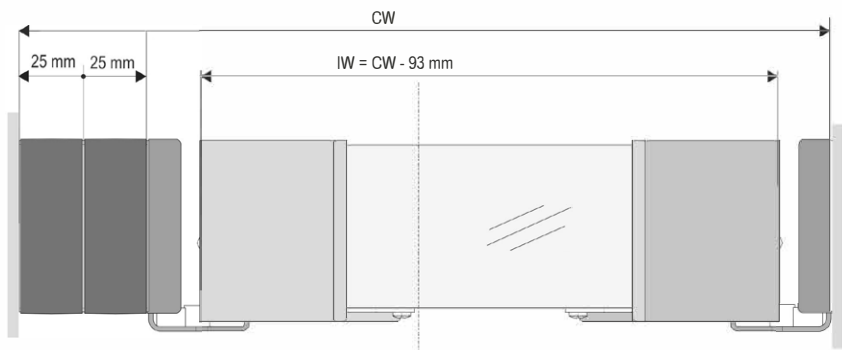

CONERO Inside pull-out 72 H

- » Soft-Edge-Design with millimeter frame
- » Overview and elegance through tinted safety glass
- » Perfect access due to modern full-extension runner
- » Full use of width even for custom-made cabinets due to 60 mm width adjustability