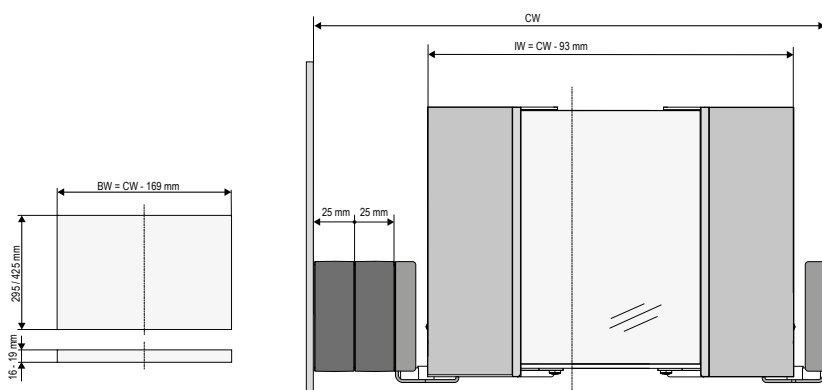

- » Soft-Edge-Design with millimeter frame
- » Clarity and elegance through tinted safety glass
- » Perfect access due to modern full-extension runner
- » Full use of width even for custom-made cabinets due to 60 mm width adjustability