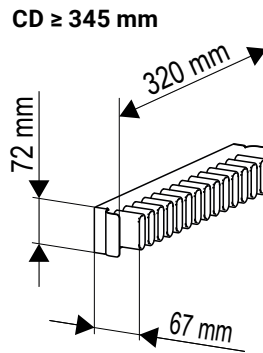

CONERO Belt-/tie pull-out

- » Soft-Touch surface for the gentle storage of belts, ties and scarfs
- » Utilizes unused storage space under the clothes rail
- » Grease-free sliding guide protects clothing hanging next to it
- » Freely positionable in the cabinet and retrofittable
- » Easy left/right mounting

CONERO Belt-/tie wearer

- » Soft-Touch surface for the gentle storage of belts, ties and scarfs
- » Easy mounting on the inside of the door
- » Utilizes unused storage space on the inside of the door or under the clothes rail