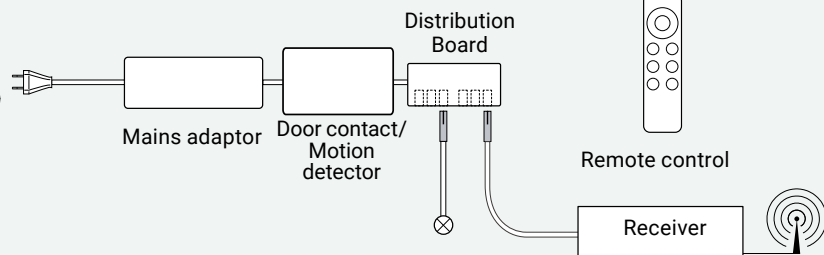

CONERO Clothes rail

- » High quality powdered aluminum
- » Variant with lighting
- » Easy integration of existing LED strips
- » Alternative use of KB LED profile for an even more convenient processing

CONERO Clothes rail

consisting of: 1 x Set clothe rail mounts
1 x Clothes rail 1 x Glide profile

Max. Clear Cabinet Width (CW)		Dimension L x P x H	Powder Black PU 10	Powder Gold PU 10
920	Bulk-Package	919 x 15 x 30	238901 7021	238901 9853
1220	Bulk-Package	1219 x 15 x 30	238902 7021	238902 9853
920	individually packed	919 x 15 x 30	239865 7021	239865 9853
1220	individually packed	1219 x 15 x 30	239866 7021	239866 9853

Cut-to-size

CONERO Clothes rail for LED integration

consisting of: 1 x LED mounting plate
1 x Clothes rail 1 x Glide profile
1 x Set clothe rail mounts 1 x Diffuser

Max. Clear Cabinet Width (CW)		Dimension L x P x H	Powder Black PU 10	Powder Gold PU 10
920	Bulk-Package	919 x 15 x 30	238724 7021	238724 9853
1220	Bulk-Package	1219 x 15 x 30	238725 7021	238725 9853
920	individually packed	919 x 15 x 30	239867 7021	239867 9853
1220	individually packed	1219 x 15 x 30	239868 7021	239868 9853

Cut-to-size

CONERO Clothe rail mounts

consisting of:
2 x 6,3 x 16 Euro-screw
2 x Set clothe rail mounts

Color	PU 10
black	239869 7818

Ceiling support for CONERO clothes rail

consisting of:
2 x Ceiling support FZ-192306-00
2 x 5 x 45 Back panel screws

Color	PU 10
black	281670 7818

Installation options with Kesseböhmer LED profile (008973/ 008974)

Permissible LED strip dimensions for use with LED adaptation plate