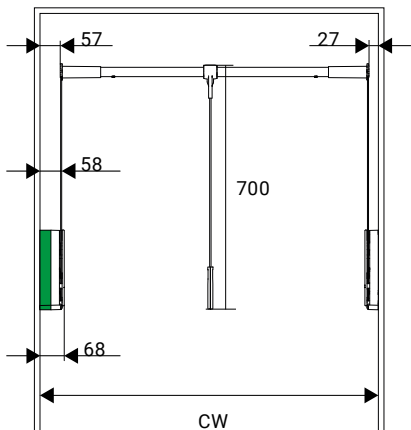

CONERO Wardrobe lift

- » Combines easy access and utilization of the entire cabinet height by swinging down the clothes
- » Comfortable operation with both low and full loads
- » With a payload of up to 15 kg, even heavy jackets and coats are no problem
- » Gentle and safe lowering even when fully loaded thanks to self-regulating power assistance

CONERO Wardrobe lift handle bar

Optional longer handle bar to replace the standard handle bar length included in the scope of delivery for installation in higher installation situations.

Dimension (mm)	Colour	PU 1
820	Powder Black	281444 7021
820	Powder Gold	281444 9853