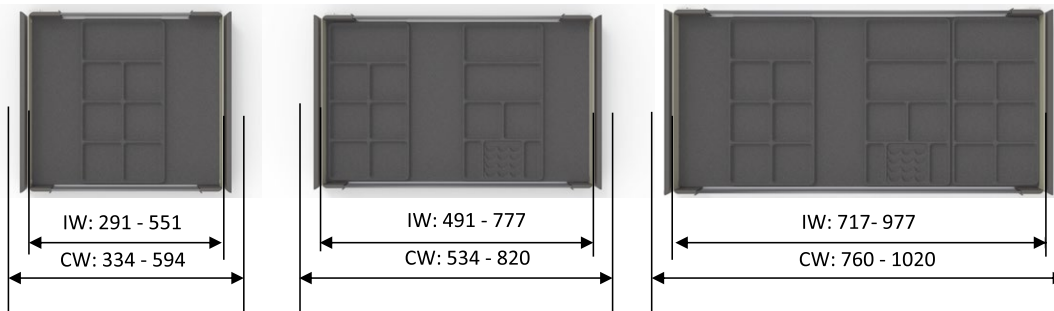

## Recommended number of flock bowls:

IW: Pull-out inner width

CW: Clear cabinet width (without spacer)