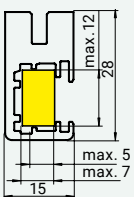

CONERO Clothes rail

- » High quality powdered aluminum
- » Variant with lighting
- » Easy integration of existing LED strips
- » Alternative use of KB LED profile for an even more convenient processing

CONERO Clothes rail

consisting of: 1 x Set clothe rail mounts
1 x Clothes rail 1 x Glide profile

Max. Clear Cabinet Width (CW)		Dimension L x P x H	Powder Black PU 10	Powder Gold PU 10
920	Bulk-Package	919 x 15 x 30	238901 7021	238901 9853
1220	Bulk-Package	1219 x 15 x 30	238902 7021	238902 9853
920	individually packed	919 x 15 x 30	239865 7021	239865 9853
1220	individually packed	1219 x 15 x 30	239866 7021	239866 9853

Cut-to-size

CONERO Clothes rail for LED integration

consisting of: 1 x LED mounting plate
1 x Clothes rail 1 x Glide profile
1 x Set clothe rail mounts 1 x Diffuser

Max. Clear Cabinet Width (CW)		Dimension L x P x H	Powder Black PU 10	Powder Gold PU 10
920	Bulk-Package	919 x 15 x 30	238724 7021	238724 9853
1220	Bulk-Package	1219 x 15 x 30	238725 7021	238725 9853
920	individually packed	919 x 15 x 30	239867 7021	239867 9853
1220	individually packed	1219 x 15 x 30	239868 7021	239868 9853

Cut-to-size

CONERO Clothe rail mounts

consisting of:
2 x 6,3 x 16 Euro-screw
2 x Set clothe rail mounts

Color	PU 10
black	239869 7818

Ceiling support for CONERO clothes rail

consisting of:
2 x Ceiling support FZ-192306-00
2 x 5 x 45 Back panel screws

Color	PU 10
black	281670 7818

Installation options with Kesseböhmer LED profile (008973/ 008974)

Permissible LED strip dimensions for use with LED adaptation plate