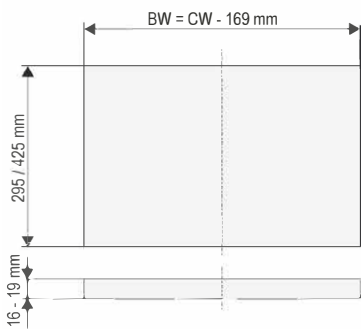

CONERO Inside pull-out 72 H

- » Soft-Edge-Design with millimeter frame
- » Overview and elegance through tinted safety glass
- » Perfect access due to modern full-extension runner
- » Full use of width even for custom-made cabinets due to 60 mm width adjustability