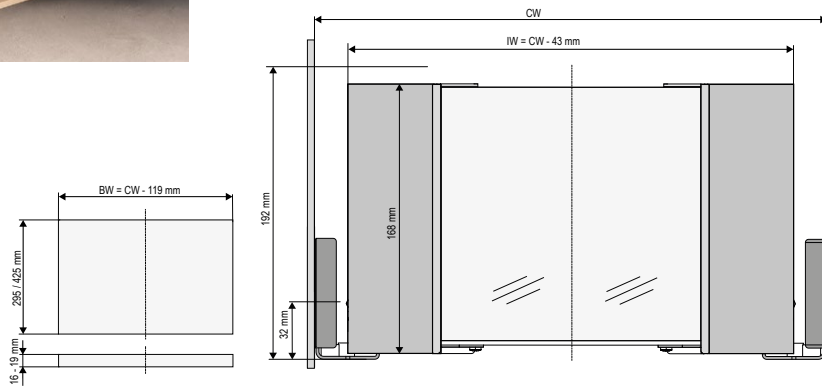

- » Soft-Edge-Design with millimeter frame
- » Clarity and elegance through tinted safety glass
- » Perfect access due to modern full-extension runner
- » Full use of width even for custom-made cabinets due to 60 mm width adjustability