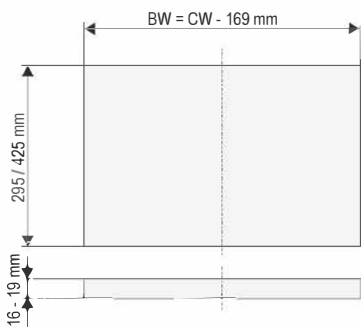

CONERO Inside pull-out 72 H

- » Soft-Edge-Design with millimeter frame
- » Overview and elegance through tinted safety glass
- » Perfect access due to modern full-extension runner
- » Full use of width even for custom-made cabinets due to 60 mm width adjustability