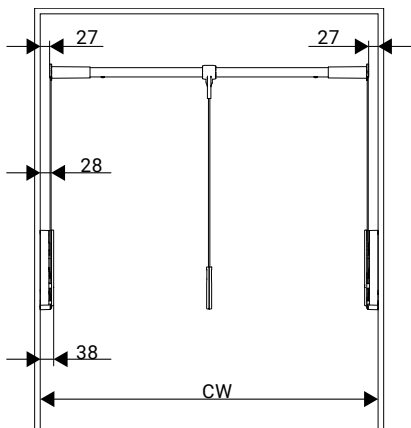

CONERO Wardrobe lift

- » Combines easy access and utilization of the entire cabinet height by swinging down the clothes
- » Comfortable operation with both low and full loads
- » With a payload of up to 15 kg, even heavy jackets and coats are no problem
- » Gentle and safe lowering even when fully loaded thanks to self-regulating power assistance

CONERO Wardrobe lift handle bar

Optional longer handle bar to replace the standard handle bar length included in the scope of delivery for installation in higher installation situations.

Dimension (mm)	Colour	PU 1
820	Powder Black	281444 7021
820	Powder Gold	281444 9853