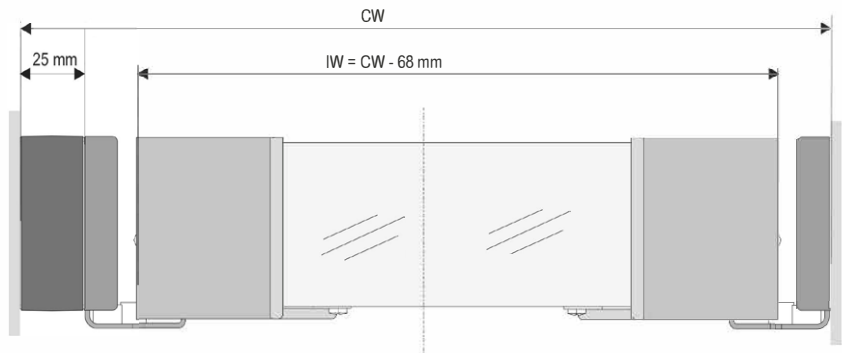

CONERO Inside pull-out 72 H

- » Soft-Edge-Design with millimeter frame
- » Overview and elegance through tinted safety glass
- » Perfect access due to modern full-extension runner
- » Full use of width even for custom-made cabinets due to 60 mm width adjustability