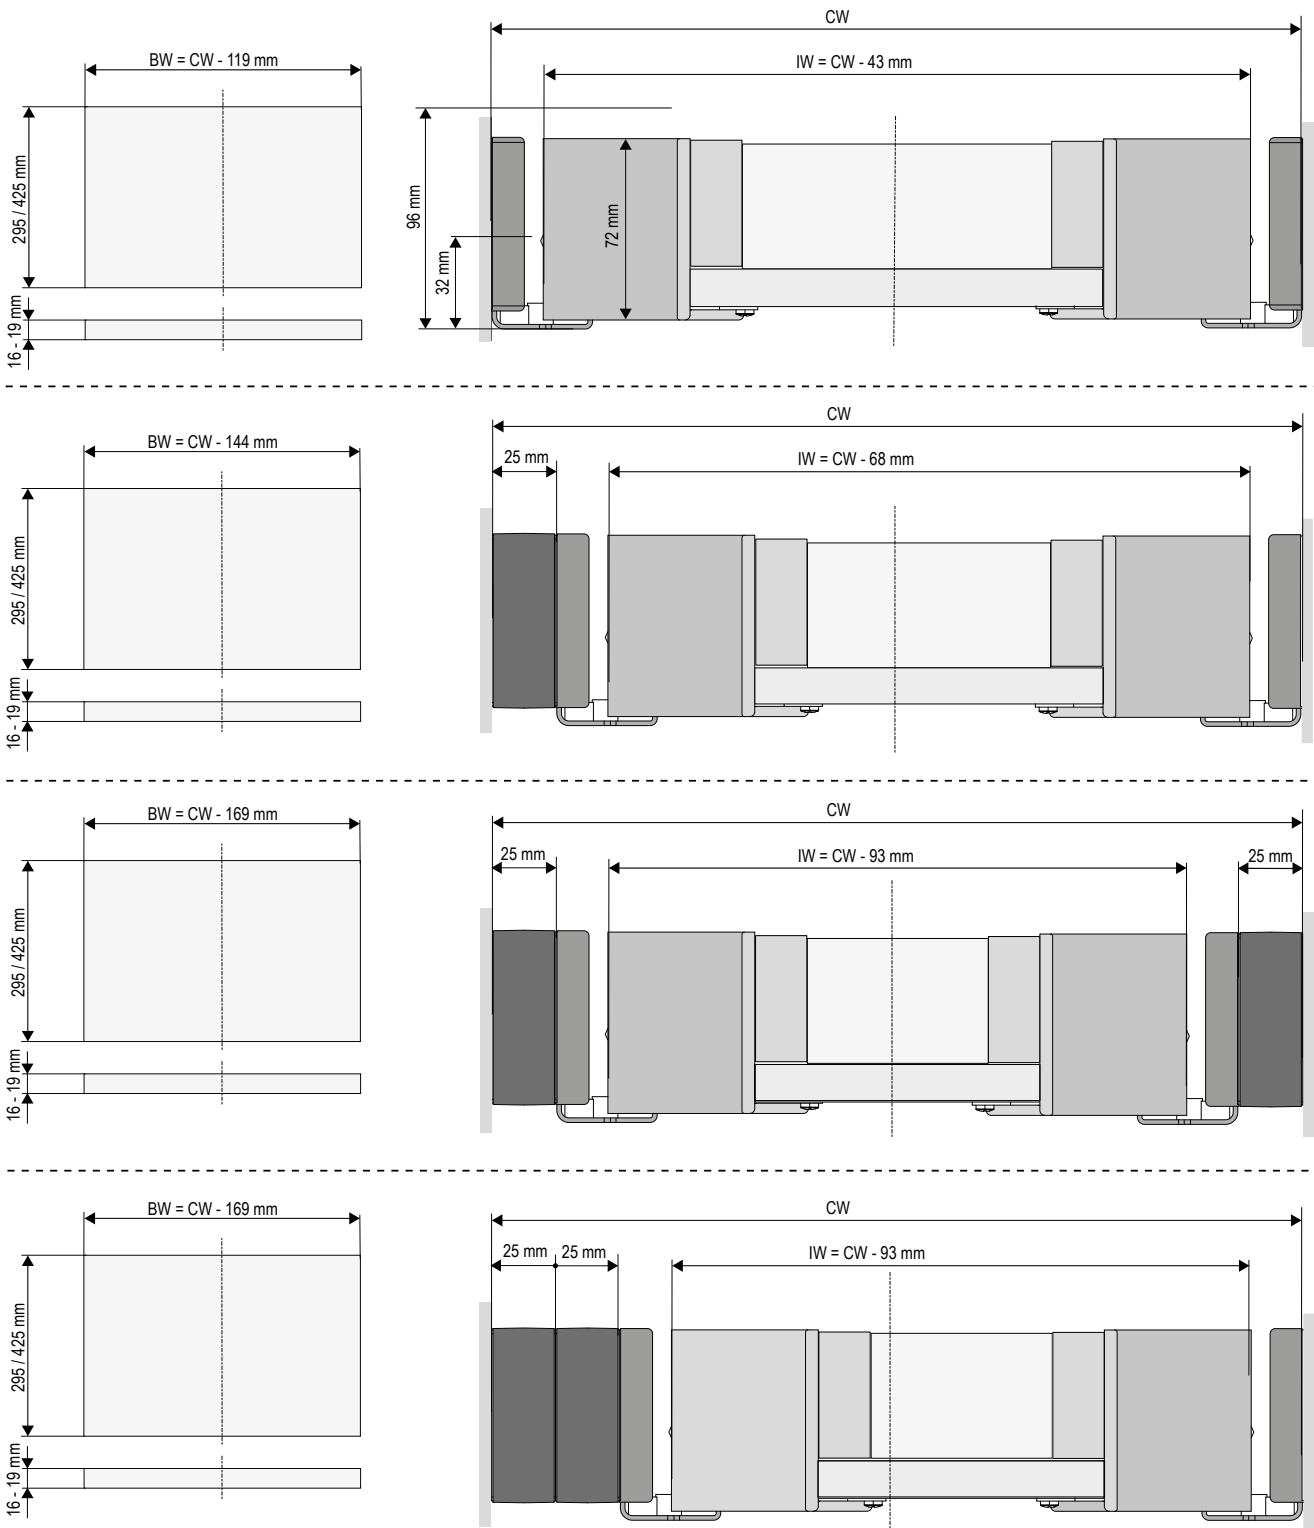

- » Soft-Edge-Design with millimeter frame
- » Access from the front to lying storage material allows the convenience of a pull-out even with high installation
- » Full use of width even for custom-made cabinets due to 60 mm width adjustability