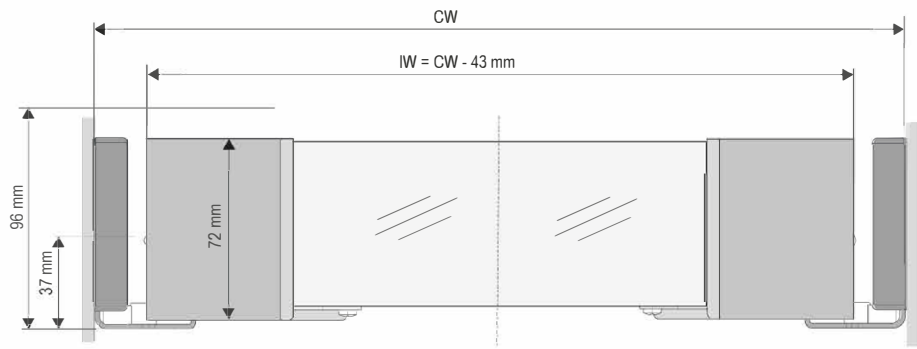

CONERO Inside pull-out 72 H

- » Soft-Edge-Design with millimeter frame
- » Overview and elegance through tinted safety glass
- » Perfect access due to modern full-extension runner
- » Full use of width even for custom-made cabinets due to 60 mm width adjustability