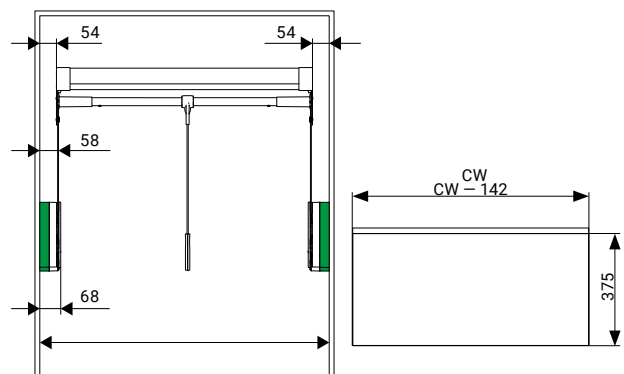

CONERO Wardrobe lift handle bar

Optional longer handle bar to replace the standard handle bar length included in the scope of delivery for installation in higher installation situations.

Dimension (mm)	Colour	PU 1
700	Powder Black	281443 7021
700	Powder Gold	281443 9853