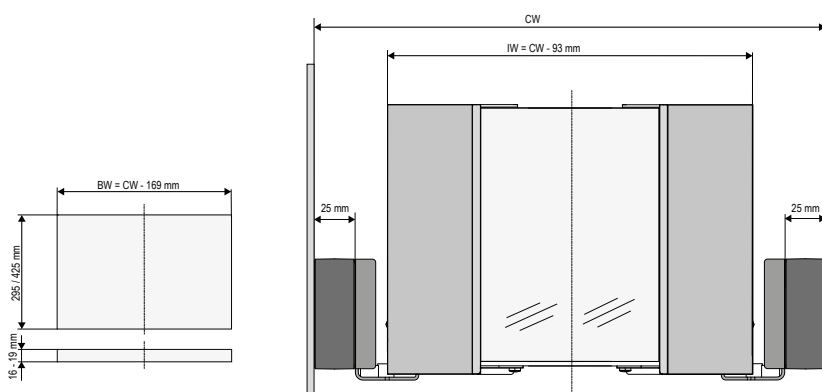

- » Soft-Edge-Design with millimeter frame
- » Clarity and elegance through tinted safety glass
- » Perfect access due to modern full-extension runner
- » Full use of width even for custom-made cabinets due to 60 mm width adjustability