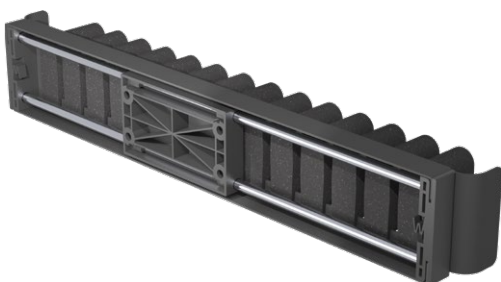

Mounting & fittings

Belt and tie pull-outs have grease-free sliding guides as partial pull-outs so there is no danger of clothing hung in the unit being soiled.

As the system has a 100% symmetrical design, pull-outs can be fitted on either the left or right side of the unit. CONERO spacer strips allow the door closers to be easily concealed.

The belt and tie organiser is also available without a pull-out runner in exactly the same look for fitting to the inside of the door. The pull-outs are available for 345 and 475 mm clear installation depths and can be easily fitted in the 32 mm hole pattern.