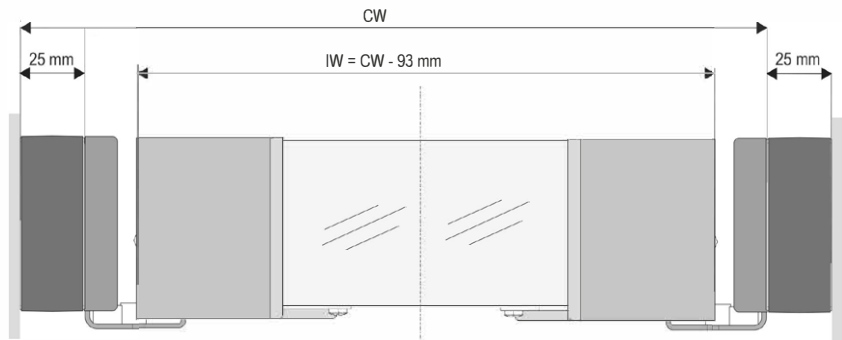

CONERO Inside pull-out 72 H

- » Soft-Edge-Design with millimeter frame
- » Overview and elegance through tinted safety glass
- » Perfect access due to modern full-extension runner
- » Full use of width even for custom-made cabinets due to 60 mm width adjustability