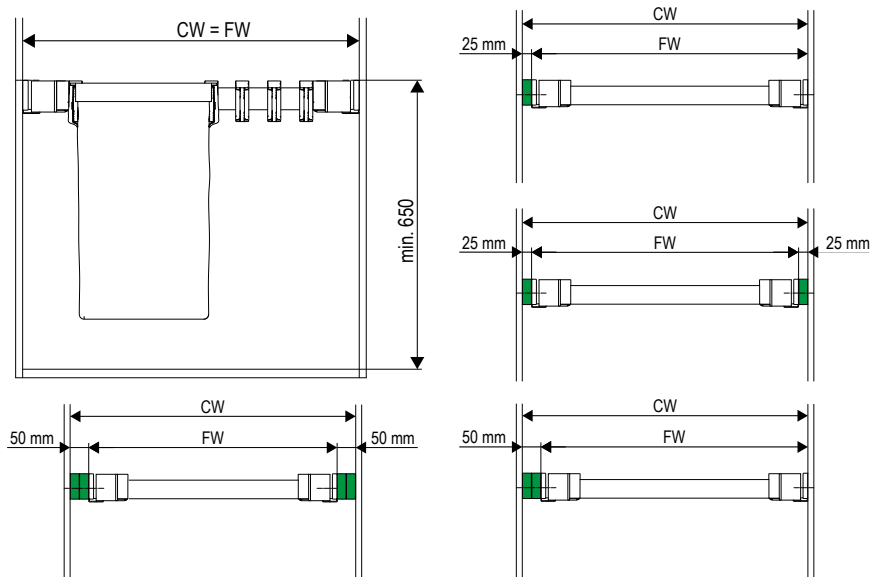

CONERO Skirt clip

Packed in bags of 10 for 5 hangers.

Color

Black

**PU
200**

280818 7818