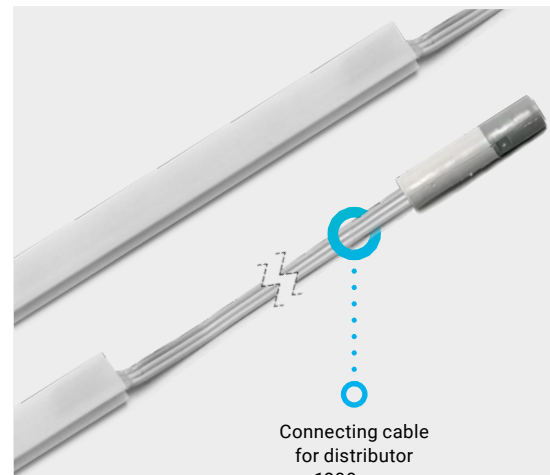

Cut-to-size

Is pushed into the clothes rail from the side

- Length fits aluminium profile
- Easy assembly
- Suitable for stepless control of light colour
- Dimmable

**To operate the LED profiles, you absolutely need the LED light control set (see below)!**