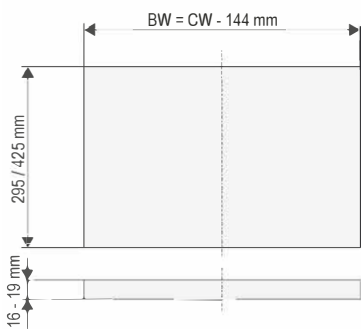

CONERO Inside pull-out 72 H

- » Soft-Edge-Design with millimeter frame
- » Overview and elegance through tinted safety glass
- » Perfect access due to modern full-extension runner
- » Full use of width even for custom-made cabinets due to 60 mm width adjustability